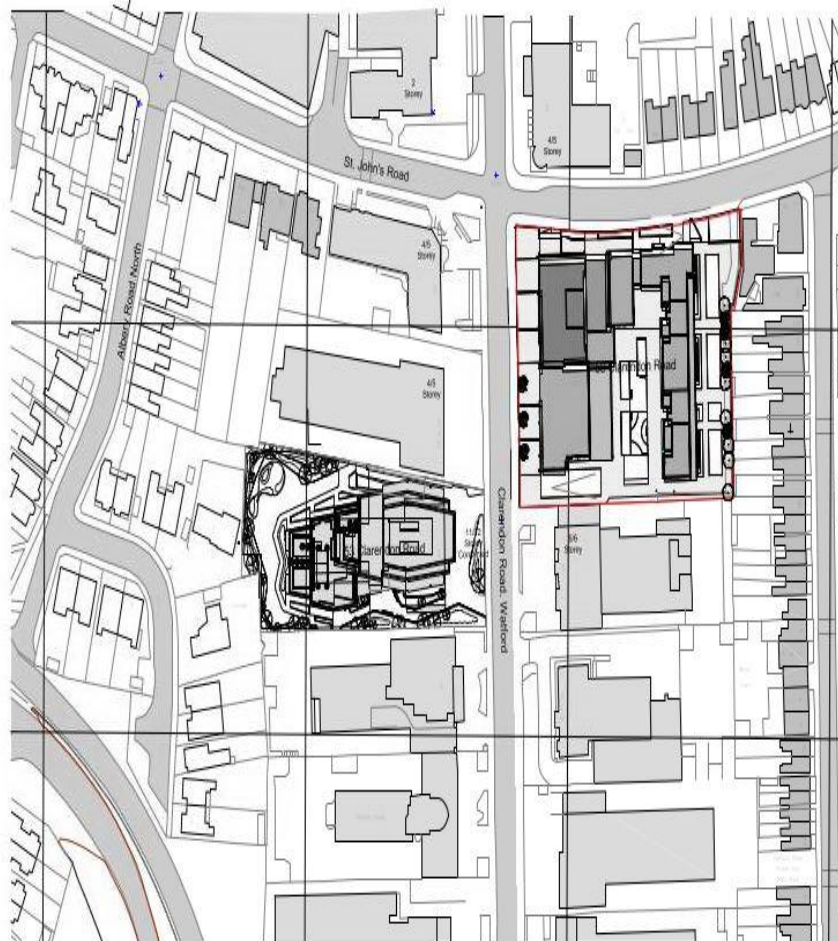

50 Clarendon Road, Watford, WD17 1TX

01 ST Site Location Plan
1:1250